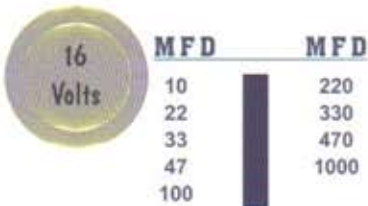

Sub-Miniature

Surface Mount

Capacitors

High Quality Capacitors

**PANASONIC
NICHICON
RUBYCON
SOHEI
NEMCO
UGC
NIC**