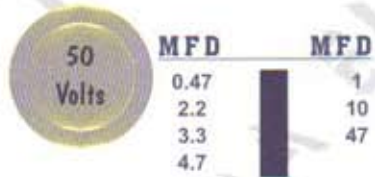

Sub-Miniature

Surface Mount

Capacitors

High Quality Capacitors

**PANASONIC
NICHICON
RUBYCON
SOHEI
NEMCO
UGC
NIC**