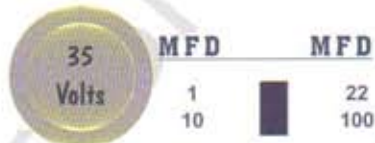

Sub-Miniature

Surface Mount

Capacitors

High Quality Capacitors

**PANASONIC
NICHICON
RUBYCON
SOHEI
NEMCO
UGC
NIC**